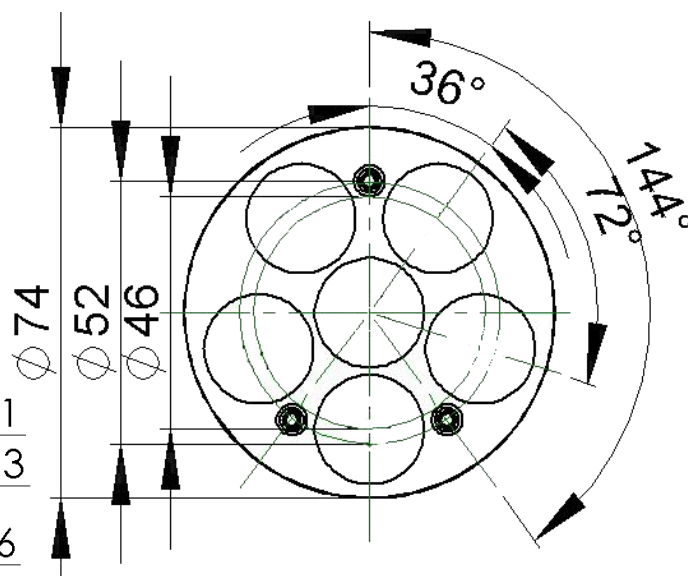

ANGLE	CODE
35 ° & 70 °	6B3570D

LED Type

BOX QUANTITI	90 PCS
BOX SIZE	23 X 23 X 14 CM
BOX WEIGHT	2,210 Kg

**TURLENS USE:** Street Lighting , Office Lighting , Home Lighting , Stage Lighting ,  
Architectural Lighting , Down Light Lighting , Decorative Lighting

### Lens INFO

Lens Material : Optical Grade Best Available Optical Efficiency

Lens Material : with high UV & Temperature Resistance -40°C ~ + 100°C

Lens Material : Light Transmittance High Productivity weth 2mm Thickness