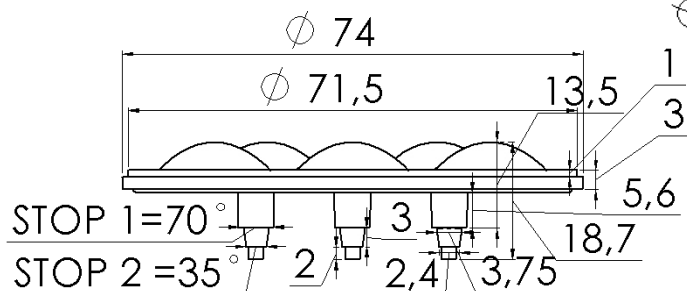

ANGLE	CODE
35 ° & 70 °	6B3570D

LED Type

BOX QUANTITI	90 PCS
BOX SIZE	23 X 23 X 14 CM
BOX WEIGHT	2,210 Kg

**TURLENS USE:** Street Lighting , Office Lighting , Home Lighting , Stage Lighting ,  
Architectural Lighting , Down Light Lighting , Decorative Lighting

### Lens INFO

Lens Material : Optical Grade Best Available Optical Efficiency

Lens Material : with high UV & Temperature Resistance -40°C ~ + 100°C

Lens Material : Light Transmittance High Productivity weth 2mm Thickness