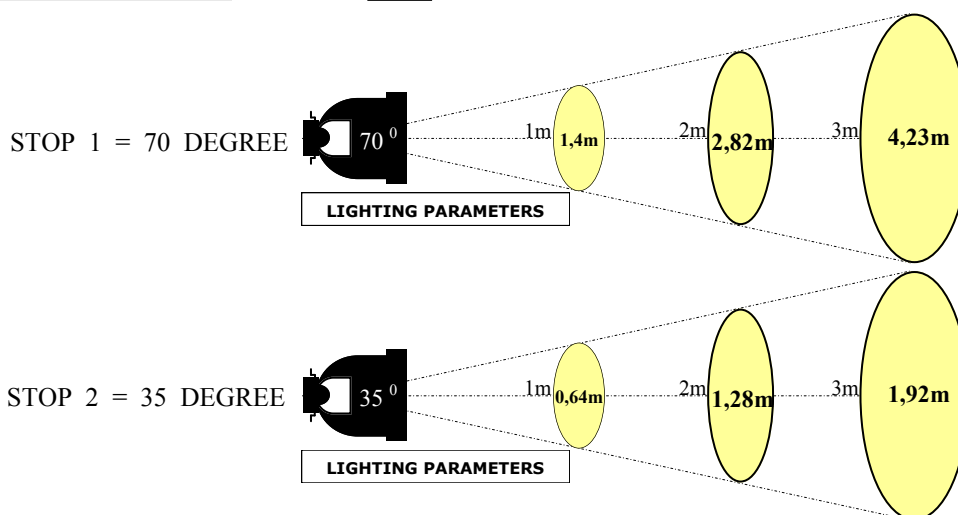

ANGLE	CODE
35 ° & 70 °	6B3570D

LED Type

BOX QUANTITI	90 PCS
BOX SIZE	23 X 23 X 14 CM
BOX WEIGHT	2,210 Kg

**TURLENS USE:** Street Lighting , Office Lighting , Home Lighting , Stage Lighting ,  
Architectural Lighting , Down Light Lighting , Decorative Lighting

### Lens INFO

Lens Material : Optical Grade Best Available Optical Efficiency

Lens Material : with high UV & Temperature Resistance -40°C ~ + 100°C

Lens Material : Light Transmittance High Productivity weth 2mm Thickness